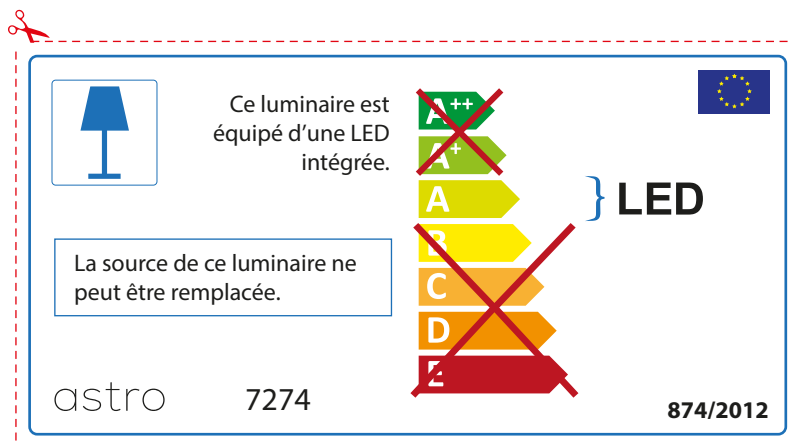

ENGLISH

Please check lamp dimensions for suitable fitting with your luminaire, as lamp sizes may vary between brands

astro 7274

 This luminaire contains built-in LED lamps.

~~A++~~
~~A+~~
A } LED
~~B~~
~~C~~
~~D~~
~~E~~

The LED lamps cannot be changed in the luminaire.

874/2012 

 This luminaire contains built-in LED lamps. 

The LED lamps cannot be changed in the luminaire.

~~A++~~
~~A+~~
A } LED
~~B~~
~~C~~
~~D~~
~~E~~

astro 7274 874/2012

FRENCH

Prenez soin de vérifier le dimensions des lampes (celles-ci varient selon les fournisseurs) afin de vous assurer qu'elles rentrent physiquement dans le luminaire

ITALIAN

Si prega di verificare le dimensioni della lampada per il montaggio adatto con il suo apparecchio di illuminazione, perché le dimensioni della lampada può variare tra le marche