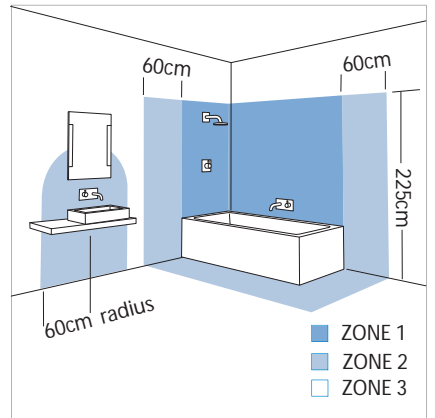

0274 Tube

1 x 40w E14		not included
----------------	--	-----------------

Zones	2	3
-------	----------	----------

Astro Lighting Ltd.
G2 River Way,
Harlow,
Essex,
CM20 2DP
Great Britain

tel: +44 (0) 1279 427001
fax: +44 (0) 1279 427002
email: sales@astrolighting.co.uk
www.astrolighting.co.uk