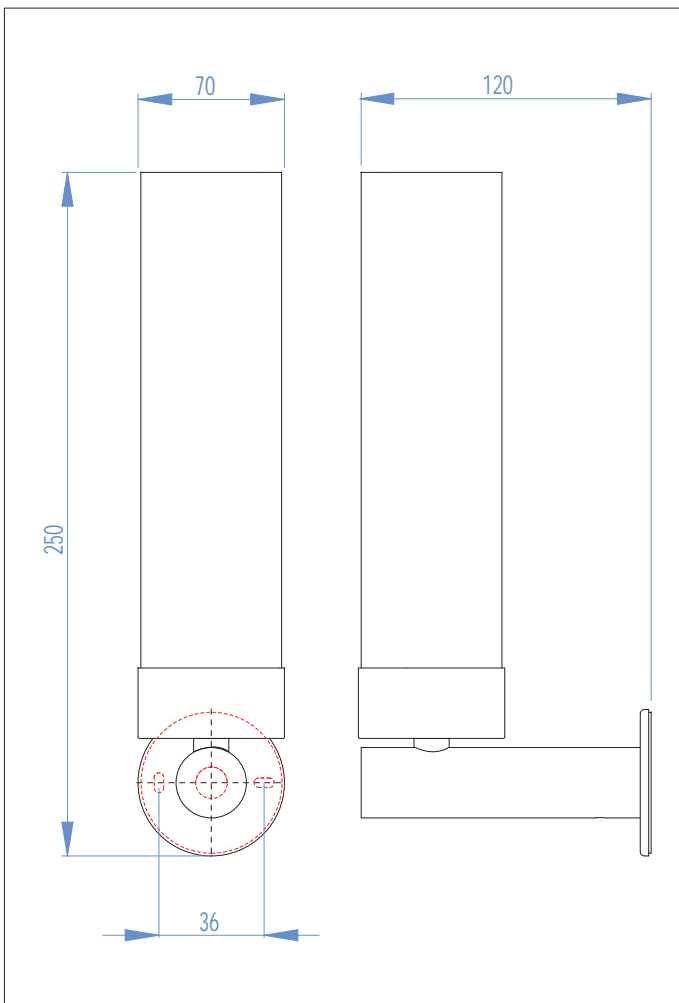

0274 Tube

1 x 40w E14		not included
----------------	--	-----------------

Zones	2	3
-------	----------	----------

Astro Lighting Ltd.
G2 River Way,
Harlow,
Essex,
CM20 2DP
Great Britain

tel: +44 (0) 1279 427001
fax: +44 (0) 1279 427002
email: sales@astrolighting.co.uk
www.astrolighting.co.uk