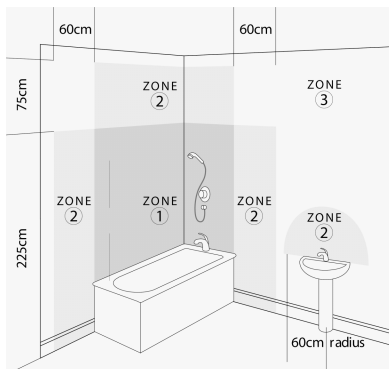

Live: Red or Brown

Blue

Green/Yellow

Brown

2 x 35w GU10 Max Detroit
2 x 7w CFL GU10 Max Detroit Plus
These products are suitable
for outdoor use.
These products can be used
in bathroom zones 2 & 3.

2