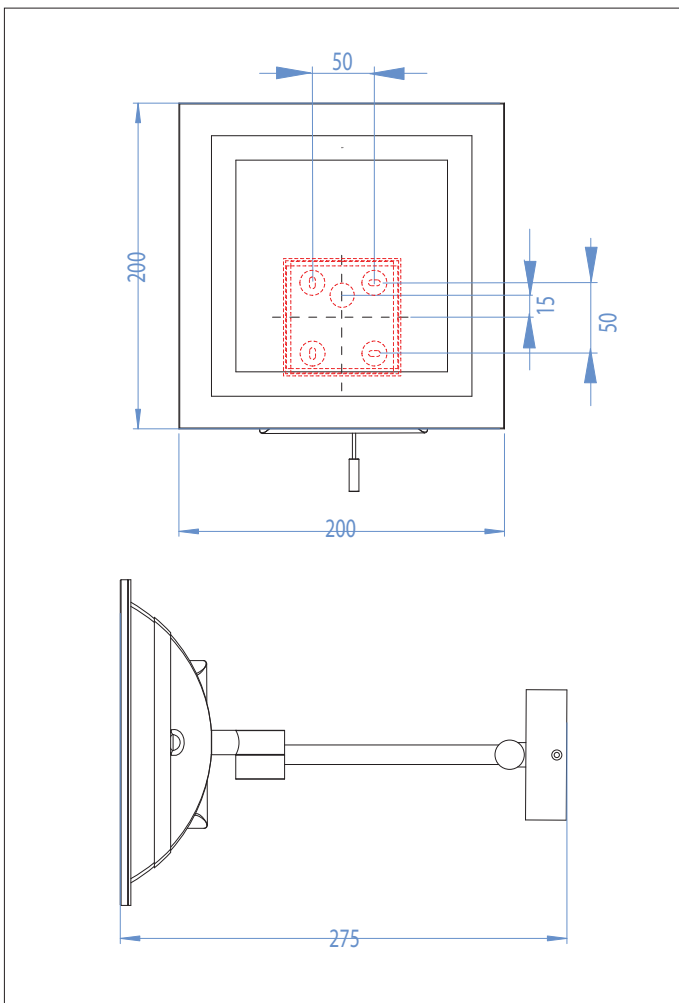

0482 Niro plus

1 x 9w GX53		excl.
----------------	--	-------

Zones	2	3
-------	----------	----------

NOTE:
If used with a motion detector, ensure a minimum of 20 minutes ON time.

Astro Lighting Ltd.
G2 River Way, Harlow
CM20 2DP, Great Britain
T: +44 (0) 1279 427001
F: +44 (0) 1279 427002
sales@astrolighting.co.uk
www.astrolighting.co.uk