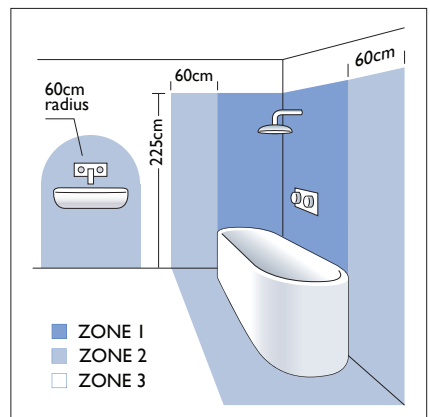

0482 Niro plus

1 x 9w GX53		excl.
----------------	--	-------

Zones	2	3
-------	----------	----------

NOTE:
If used with a motion detector, ensure a minimum of 20 minutes ON time.

Astro Lighting Ltd.
G2 River Way, Harlow
CM20 2DP, Great Britain
T: +44 (0) 1279 427001
F: +44 (0) 1279 427002
sales@astrolighting.co.uk
www.astrolighting.co.uk