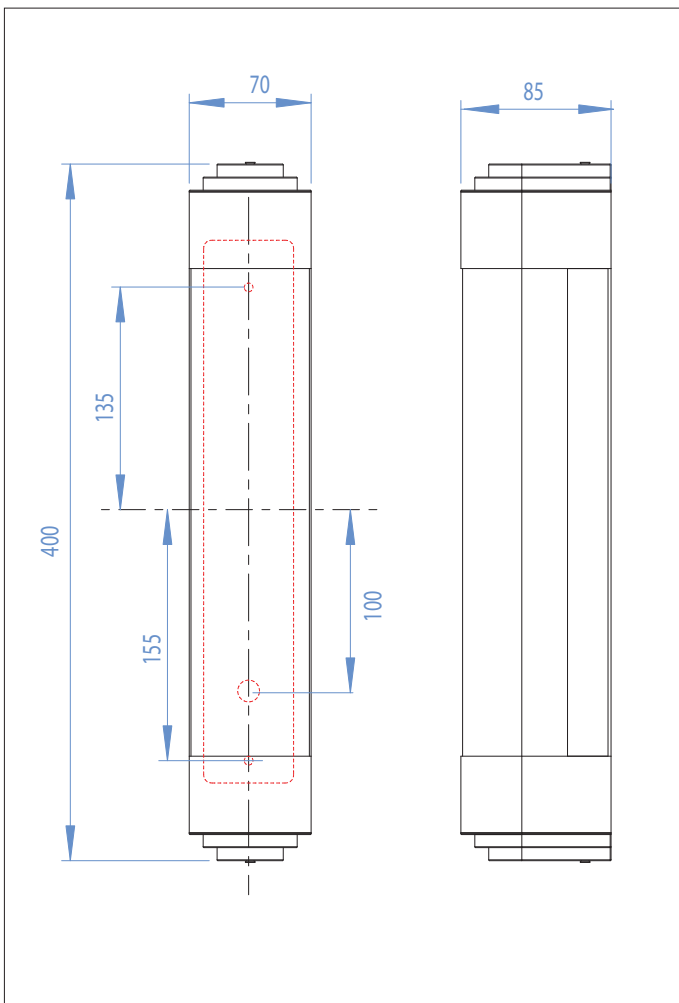

0514 Belgravia 400

1 x 24w 2G11		excl.
-----------------	--	-------

Zones	2	3
-------	----------	----------

NOTE:
If used with a motion detector, ensure a minimum of 20 minutes ON time.

Astro Lighting Ltd.
G2 River Way, Harlow
CM20 2DP, Great Britain