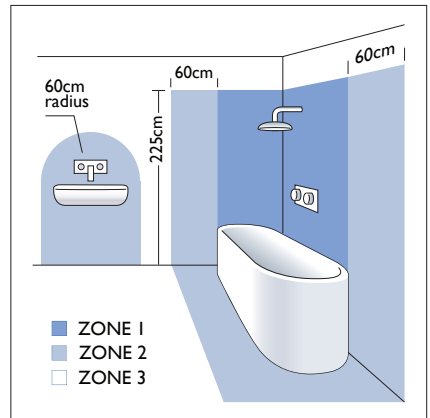

0514 Belgravia 400

1 x 24w 2G11		excl.
-----------------	--	-------

Zones	2	3
-------	----------	----------

NOTE:
If used with a motion detector, ensure a minimum of 20 minutes ON time.

Astro Lighting Ltd.
G2 River Way, Harlow
CM20 2DP, Great Britain