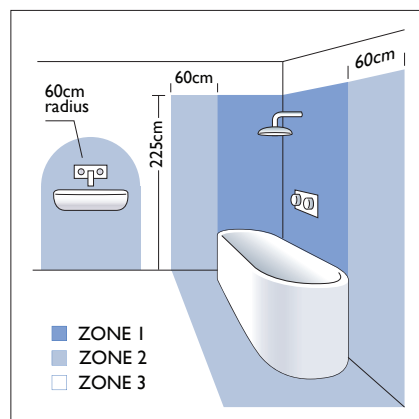

1.1
kg

front view
vue frontale
vista frontal
Frontansicht
sett framifrån

Astro Lighting Ltd.
G2 River Way, Harlow
CM20 2DP, Great Britain

T: +44 (0) 1279 427001
F: +44 (0) 1279 427002
sales@astrolighting.co.uk
www.astrolighting.co.uk