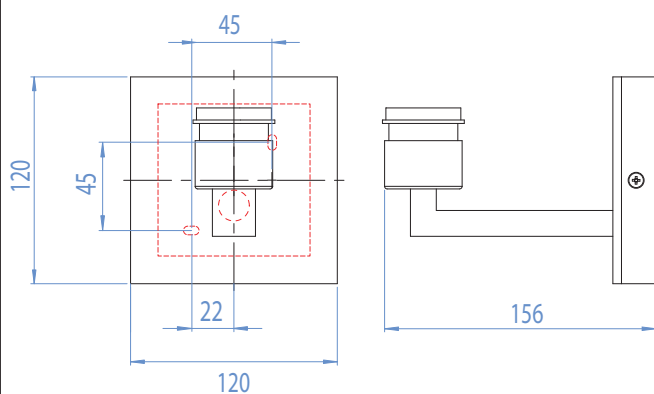

1.1
kg

front view
vue frontale
vista frontal
Frontansicht
sett framifrån

Astro Lighting Ltd.
G2 River Way, Harlow
CM20 2DP, Great Britain

T: +44 (0) 1279 427001
F: +44 (0) 1279 427002
sales@astrolighting.co.uk
www.astrolighting.co.uk