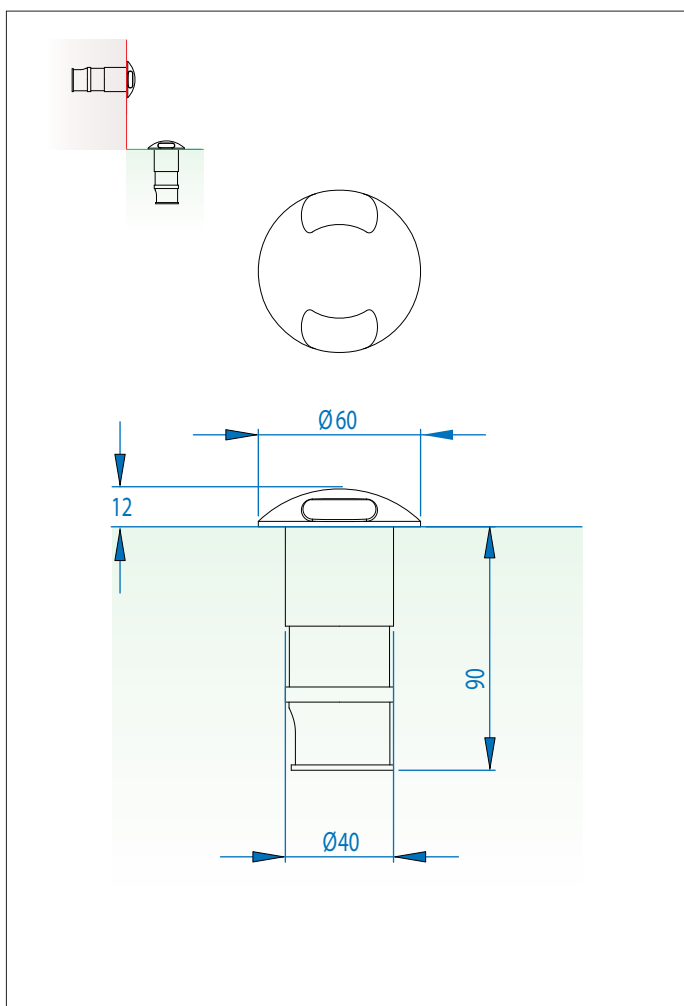

# 0938 Beam Two

1 x 3w LED		incl.
------------	--	-------

3000K	Cree LED
-------	----------

700mA constant current Driver		excl.
-------------------------------	--	-------

Zones	Not Applicable
-------	----------------