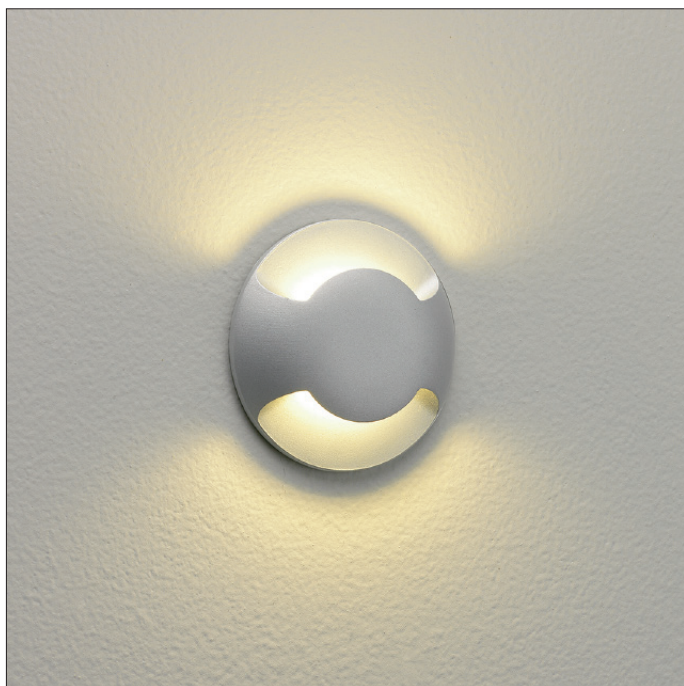

# 0938 Beam Two

1 x 3w LED		incl.
------------	--	-------

3000K	Cree LED
-------	----------

700mA constant current Driver		excl.
-------------------------------	--	-------

Zones	Not Applicable
-------	----------------