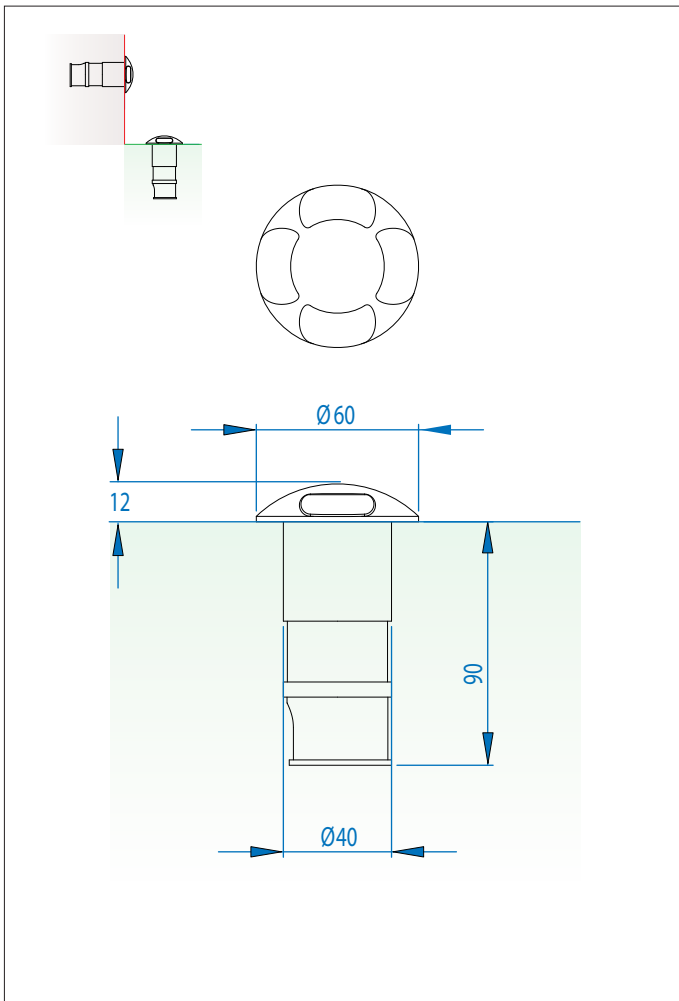

# 0939 Beam Four

1 x 3w LED		incl.
------------	--	-------

3000K	Cree LED
-------	----------

700mA constant current Driver		excl.
-------------------------------	--	-------

Zones	Not Applicable
-------	----------------