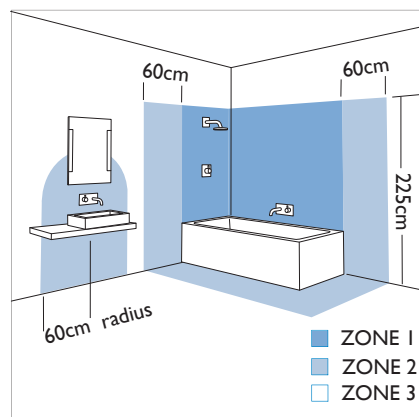

1 x 50w GU10		excl.
-----------------	--	-------

Zones	1	2	3
-------	----------	----------	----------

Astro Lighting Ltd.
G2 River Way,
Harlow,
Essex,
CM20 2DP
Great Britain

tel: +44 (0) 1279 427001
fax: +44 (0) 1279 427002
email: sales@astrolighting.co.uk
www.astrolighting.co.uk