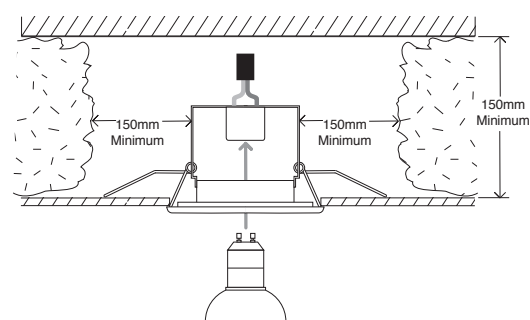

1 x 50w GU10		excl.
-----------------	--	-------

Zones	1	2	3
-------	----------	----------	----------

Astro Lighting Ltd.
G2 River Way,
Harlow,
Essex,
CM20 2DP
Great Britain

tel: +44 (0) 1279 427001
fax: +44 (0) 1279 427002
email: sales@astrolighting.co.uk
www.astrolighting.co.uk