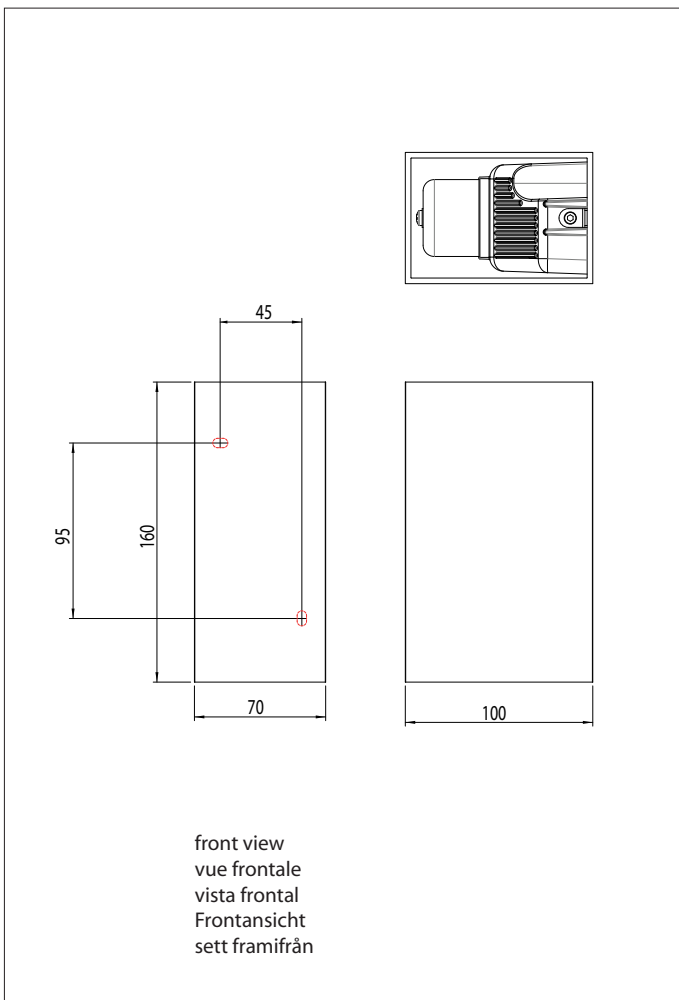

7061 Oslo 160

 **astro**

2 x 3w LED		incl.
------------	---	-------

LED Driver		incl.
------------	---	-------

Zone	Not Applicable
------	----------------

Astro Lighting Ltd.
G2 River Way, Harlow
CM20 2DP, Great Britain