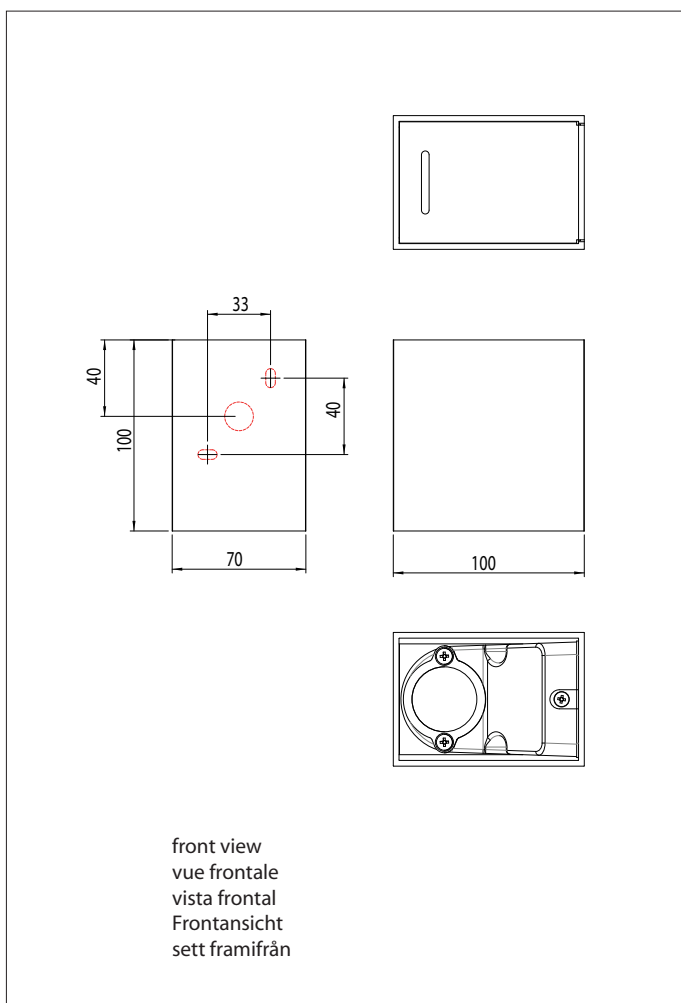

7108 Oslo 100

1 x 3w LED		incl.
------------	--	-------

LED Driver		incl.
------------	--	-------

Zone	Not Applicable
------	----------------

Astro Lighting Ltd.
G2 River Way, Harlow
CM20 2DP, Great Britain