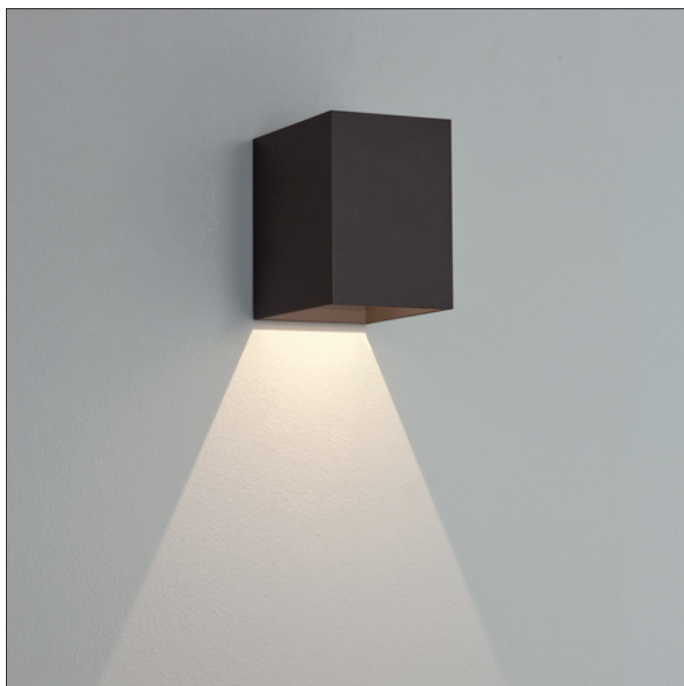

7109 Oslo 100

 astro

1 x 3w LED		incl.
------------	---	-------

LED Driver		incl.
------------	---	-------

Zone	Not Applicable	
------	----------------	--

Astro Lighting Ltd.
G2 River Way, Harlow
CM20 2DP, Great Britain