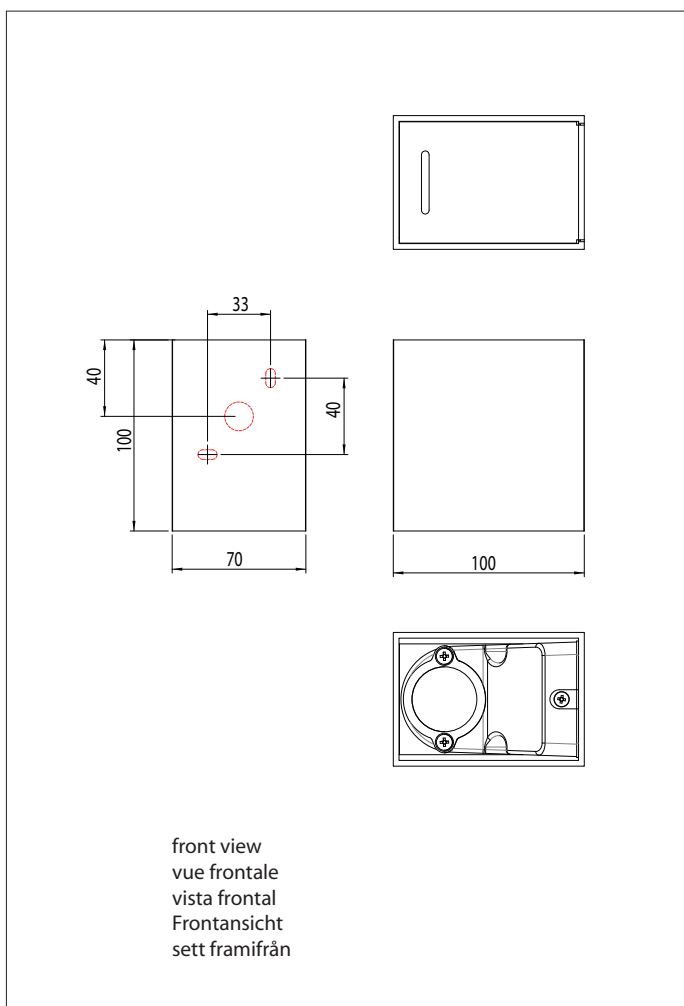

7109 Oslo 100

 astro

1 x 3w LED		incl.
------------	---	-------

LED Driver		incl.
------------	---	-------

Zone	Not Applicable	
------	----------------	--

Astro Lighting Ltd.
G2 River Way, Harlow
CM20 2DP, Great Britain