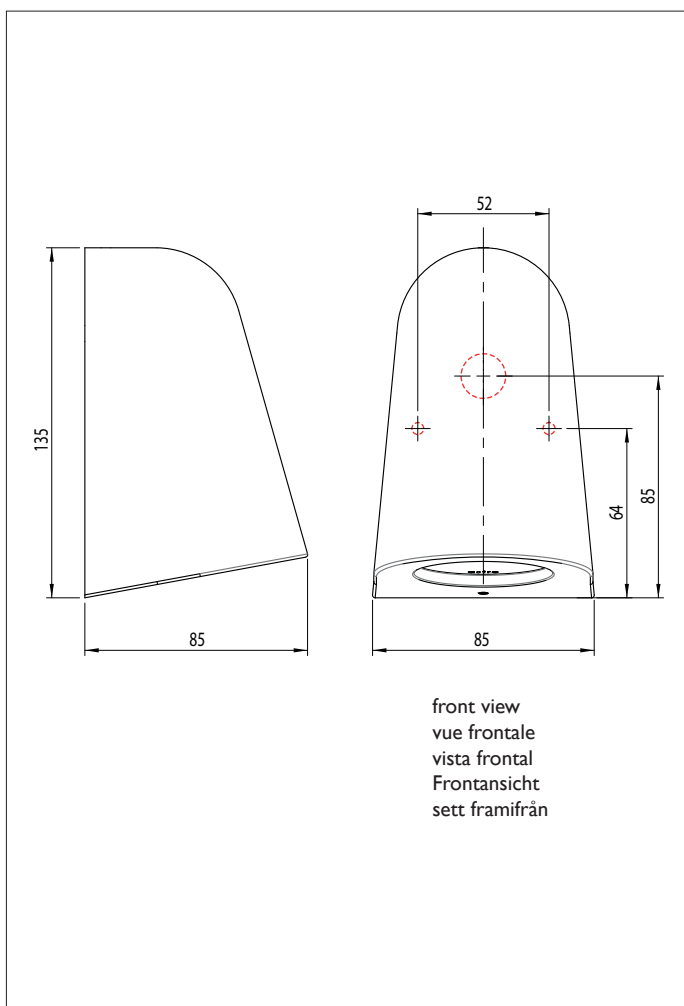

7144 Mast Light

astro

I x 35w GU10		excl.

Zone	Not Applicable