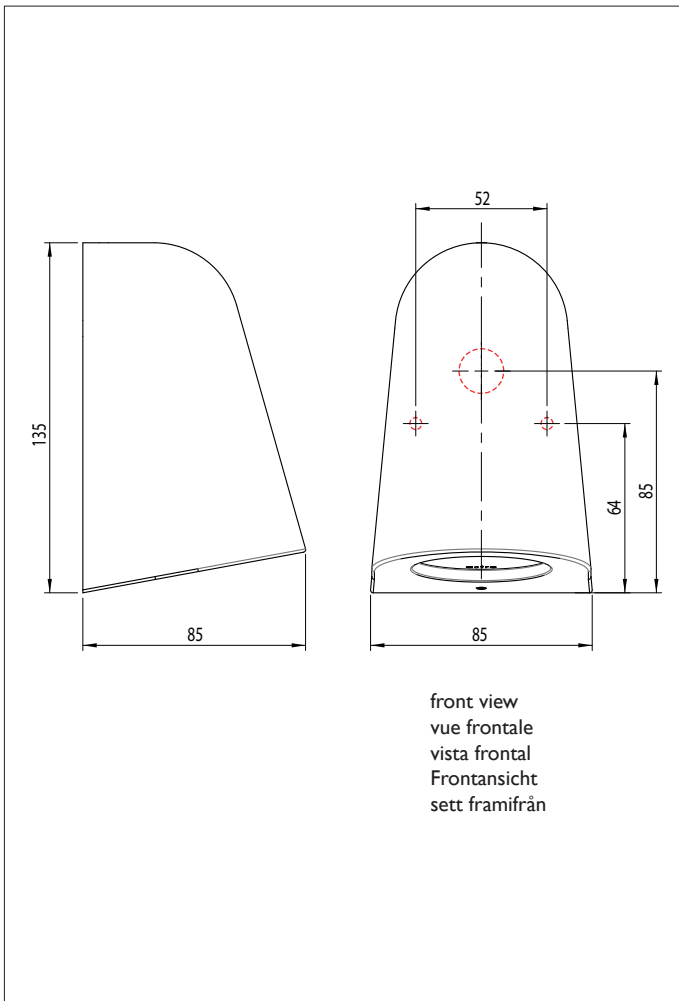

7178 Mast Light

1 x 35w GU10		excl.

Zone	Not Applicable