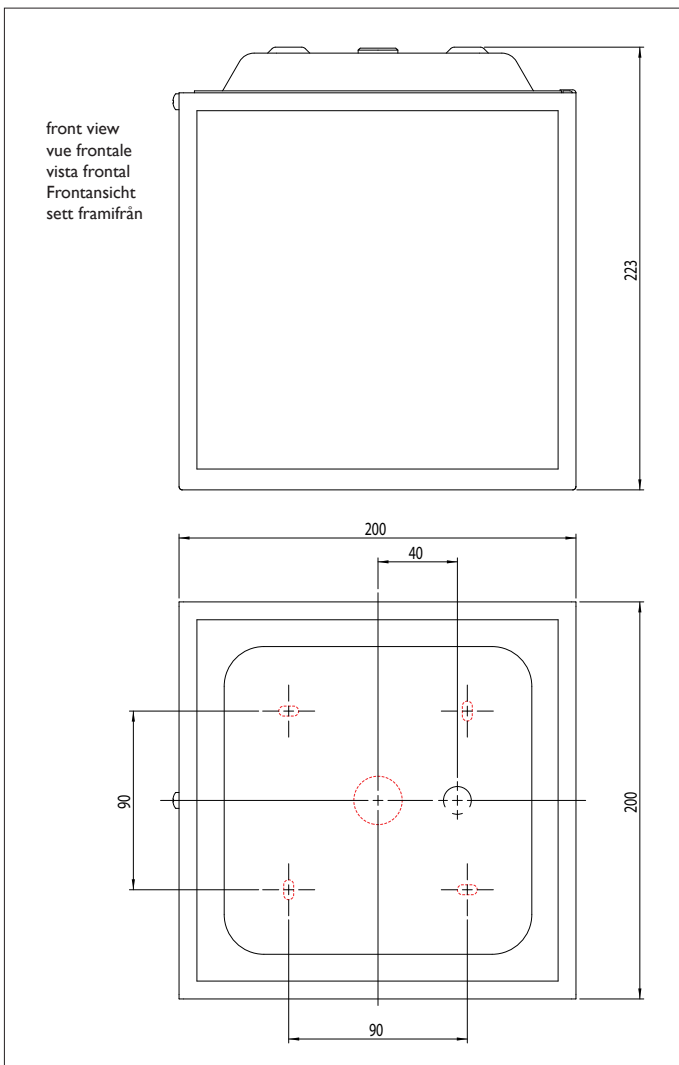

7389 Box

■ astro

l x 60w E27		excl.
----------------	--	-------

Zone	Not Applicable
------	----------------

Astro Lighting Ltd.
G2 River Way, Harlow
CM20 2DP, Great Britain

T: +44 (0) 1279 427001
F: +44 (0) 1279 427002
sales@astrolighting.co.uk
www.astrolighting.co.uk