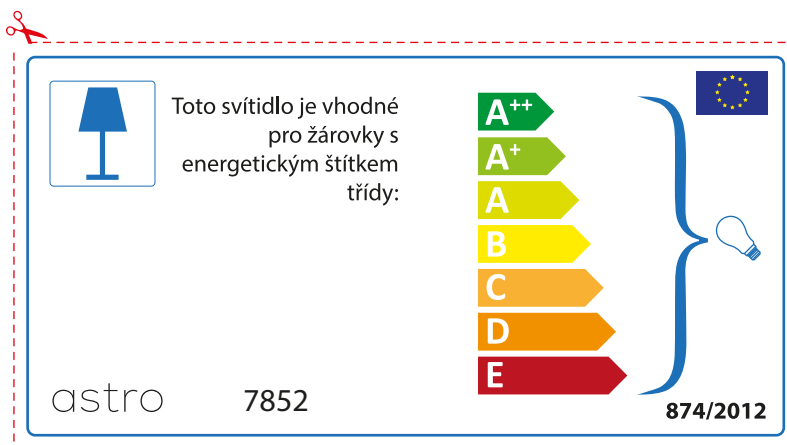

CZECH

Zkontrolujte prosím rozměr světelného zdroje pro svítidlo, protože se liší u různých značek