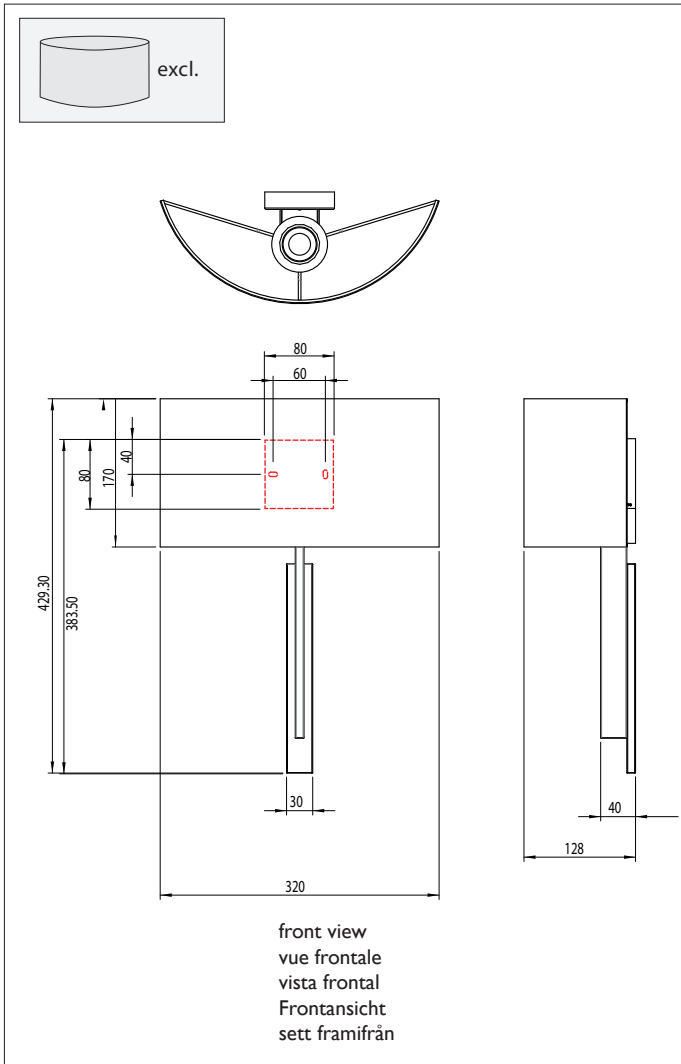

1 x 60w E27		excl.
----------------	--	-------

Zone	3
------	----------

x6

Astro Lighting Ltd.
G2 River Way, Harlow
CM20 2DP, Great Britain

T: +44 (0) 1279 427001
F: +44 (0) 1279 427002
sales@astrolighting.co.uk
www.astrolighting.co.uk