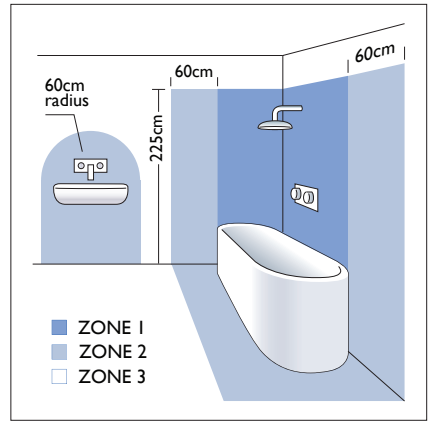

1 x 60w E27		excl.
----------------	--	-------

Zone	3
------	----------

x6

Astro Lighting Ltd.
G2 River Way, Harlow
CM20 2DP, Great Britain

T: +44 (0) 1279 427001
F: +44 (0) 1279 427002
sales@astrolighting.co.uk
www.astrolighting.co.uk